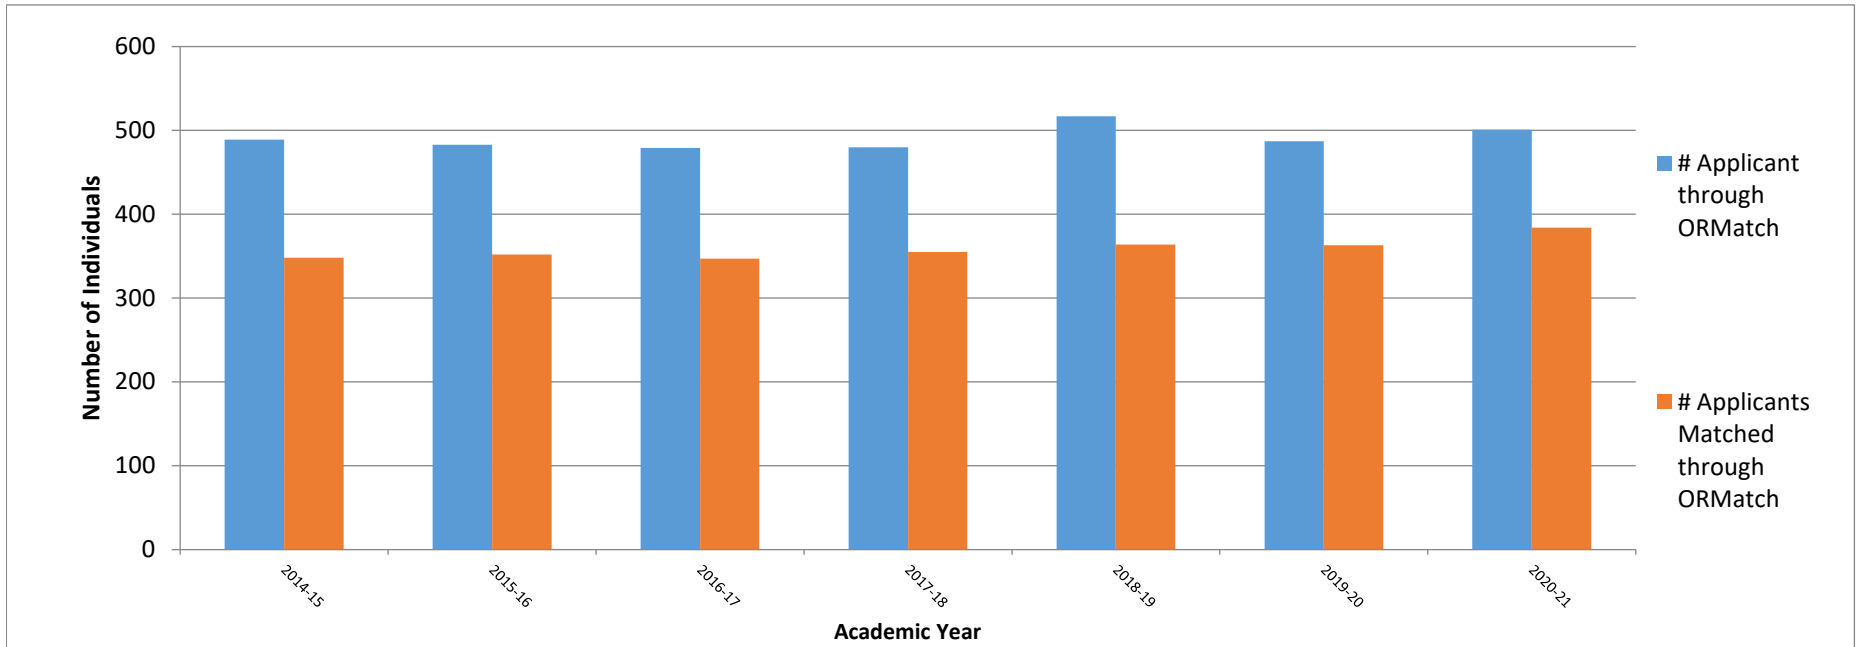

# Optometry Residency Programs: Applicants, Matches, Residents

For Programs Affiliated with U.S. Schools and Colleges of Optometry, Including Puerto Rico  
2014-2021

Source: Optometry Residency Match (ORMatch)

	2014-15	2015-16	2016-17	2017-18	2018-19	2019-20	2020-21
<b># Applicants to Residency Programs through ORMatch (completed applications)</b>	489	483	479	480	517	487	501
<b># Applicants Matched to a Program through ORMatch</b>	348	352	347	355	364	363	384
<b>% Applicants Matched to a Program through ORMatch</b>	71%	73%	72%	74%	70%	74%	77%