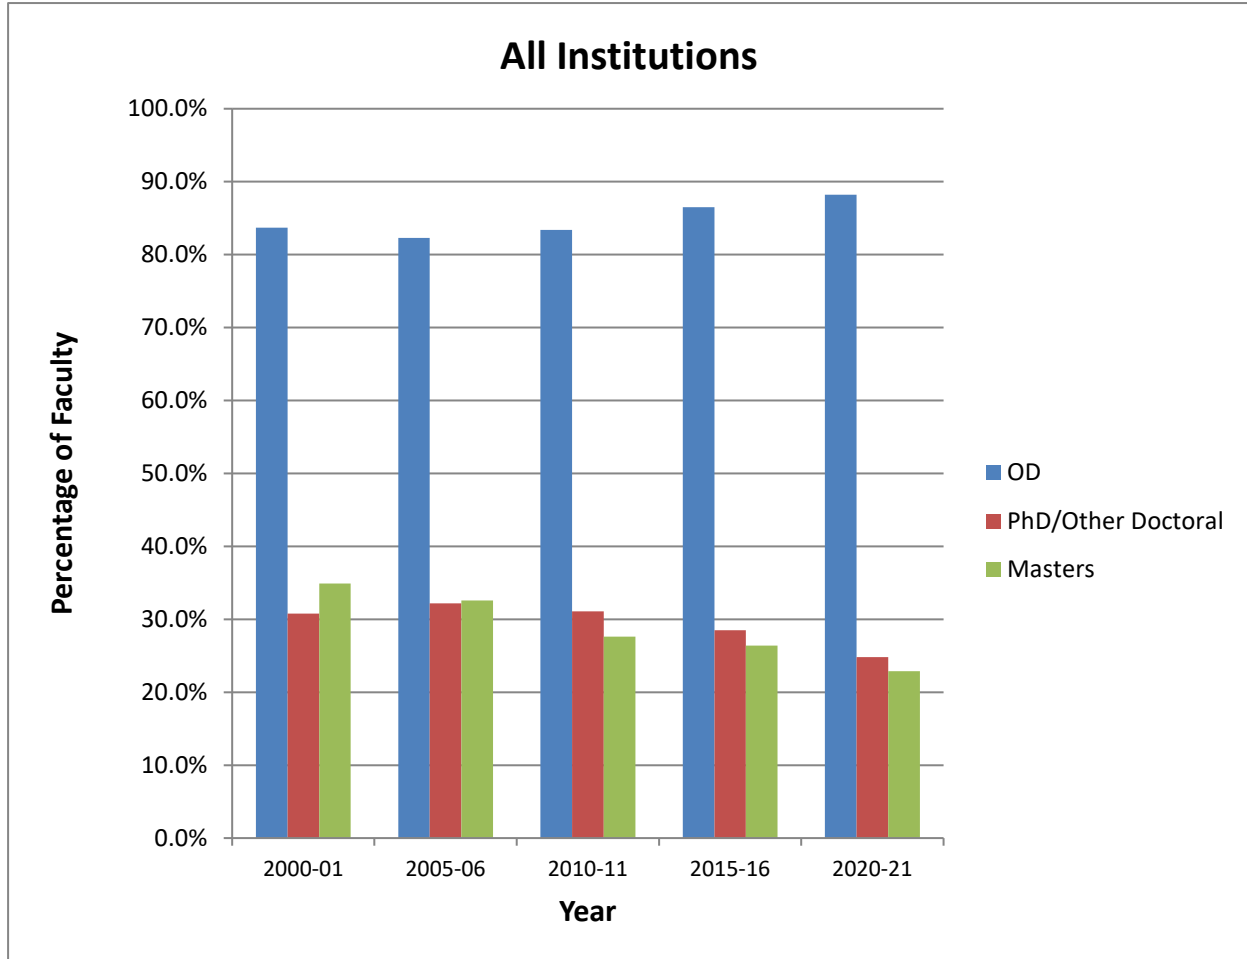

# Degrees Earned\* by 1.0 FTE/Full-Time Faculty

## All Institutions, All Ranks Combined

### U.S. Schools and Colleges of Optometry

\*Reflects multiple degrees earned by individual faculty members.

	OD	PhD/Other Doctoral	Masters
2000-01	83.7%	30.8%	34.9%
2005-06	82.3%	32.2%	32.6%
2010-11	83.4%	31.1%	27.6%
2015-16	86.5%	28.5%	26.4%
2020-21	88.2%	24.8%	22.9%