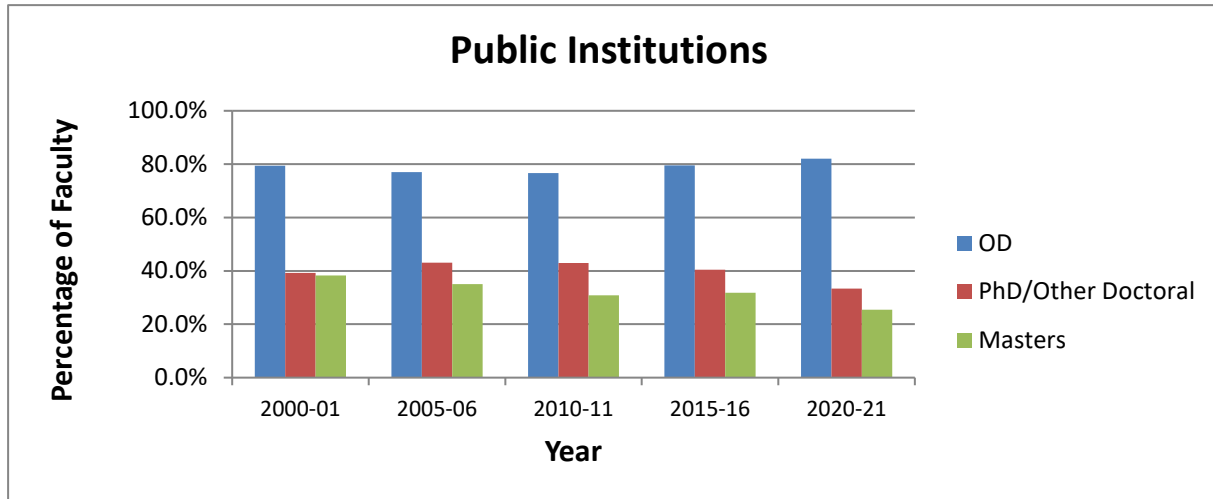

Degrees Earned* by 1.0 FTE/Full-Time Faculty

Private and Public Institutions, All Ranks Combined

U.S. Schools and Colleges of Optometry

*Reflects multiple degrees earned by individual faculty members.

	OD	PhD/Other Doctoral	Masters
2000-01	79.4%	39.2%	38.3%
2005-06	77.0%	43.1%	35.0%
2010-11	76.7%	43.0%	30.8%
2015-16	79.5%	40.5%	31.8%
2020-21	82.0%	33.4%	25.4%