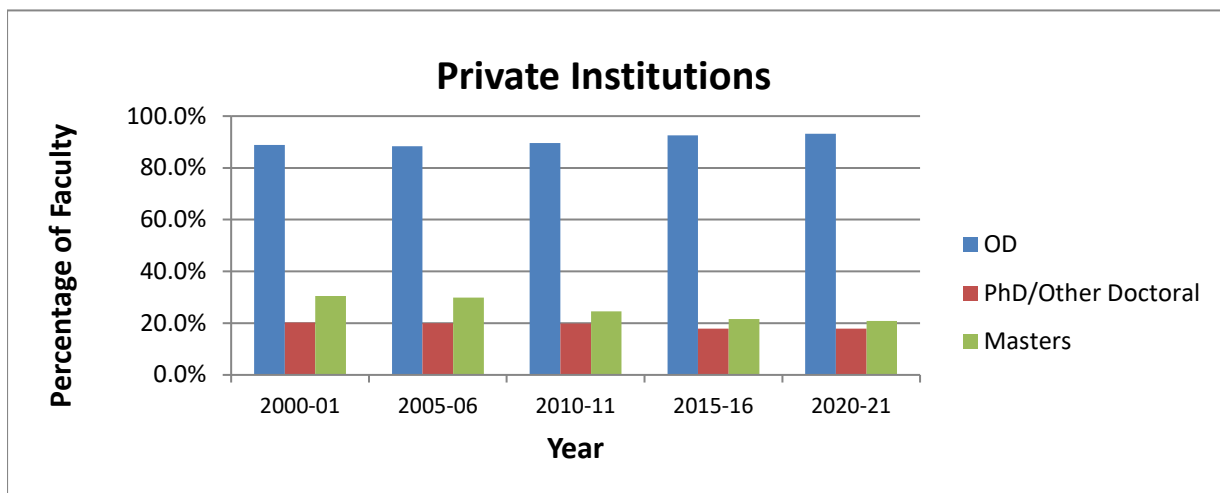

Degrees Earned* by 1.0 FTE/Full-Time Faculty

Private and Public Institutions, All Ranks Combined

U.S. Schools and Colleges of Optometry

*Reflects multiple degrees earned by individual faculty members.

	OD	PhD/Other Doctoral	Masters
2000-01	79.4%	39.2%	38.3%
2005-06	77.0%	43.1%	35.0%
2010-11	76.7%	43.0%	30.8%
2015-16	79.5%	40.5%	31.8%
2020-21	82.0%	33.4%	25.4%

	OD	PhD/Other Doctoral	Masters
2000-01	88.9%	20.2%	30.5%
2005-06	88.3%	20.0%	29.9%
2010-11	89.6%	19.9%	24.6%
2015-16	92.6%	17.9%	21.6%
2020-21	93.2%	17.9%	20.8%