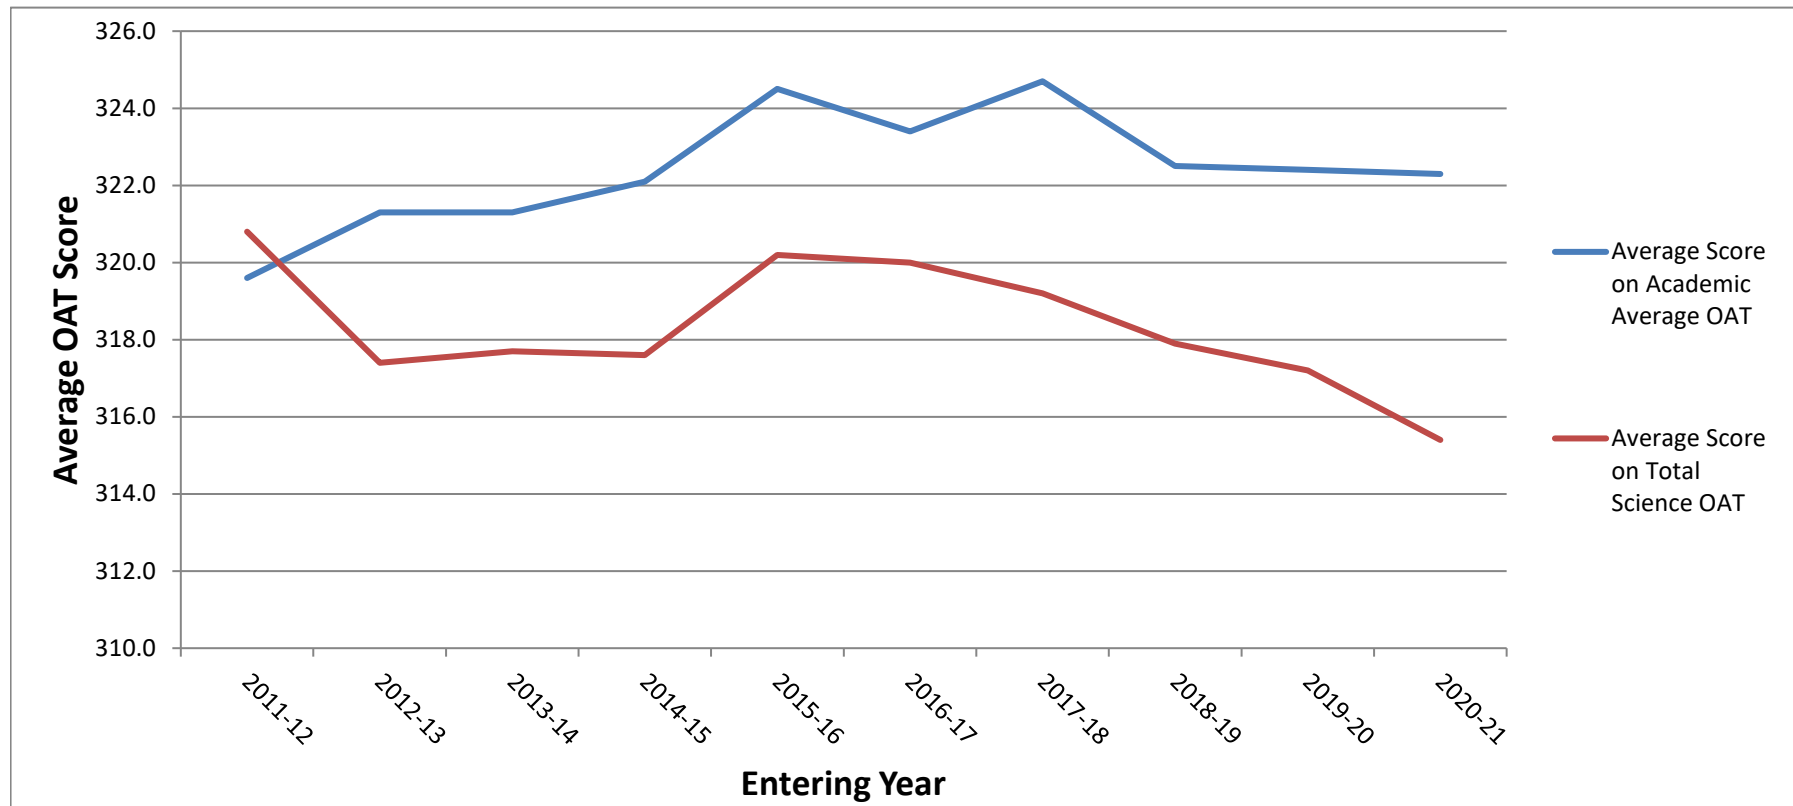

## Average Optometry Admission Test (OAT) Scores of Entering Class

### U.S. Schools and Colleges of Optometry 2011-2021

	2011-12	2012-13	2013-14	2014-15	2015-16	2016-17	2017-18	2018-19	2019-20	2020-21
Average Score on Academic Average OAT	319.6	321.3	321.3	322.1	324.5	323.4	324.7	322.5	322.4	322.3
Average Score on Total Science OAT	320.8	317.4	317.7	317.6	320.2	320.0	319.2	317.9	317.2	315.4

For 2013-14, one school is not included in either figure.

For 2017-18, one school is not included in the AA figure and two are not included in the TS figure.