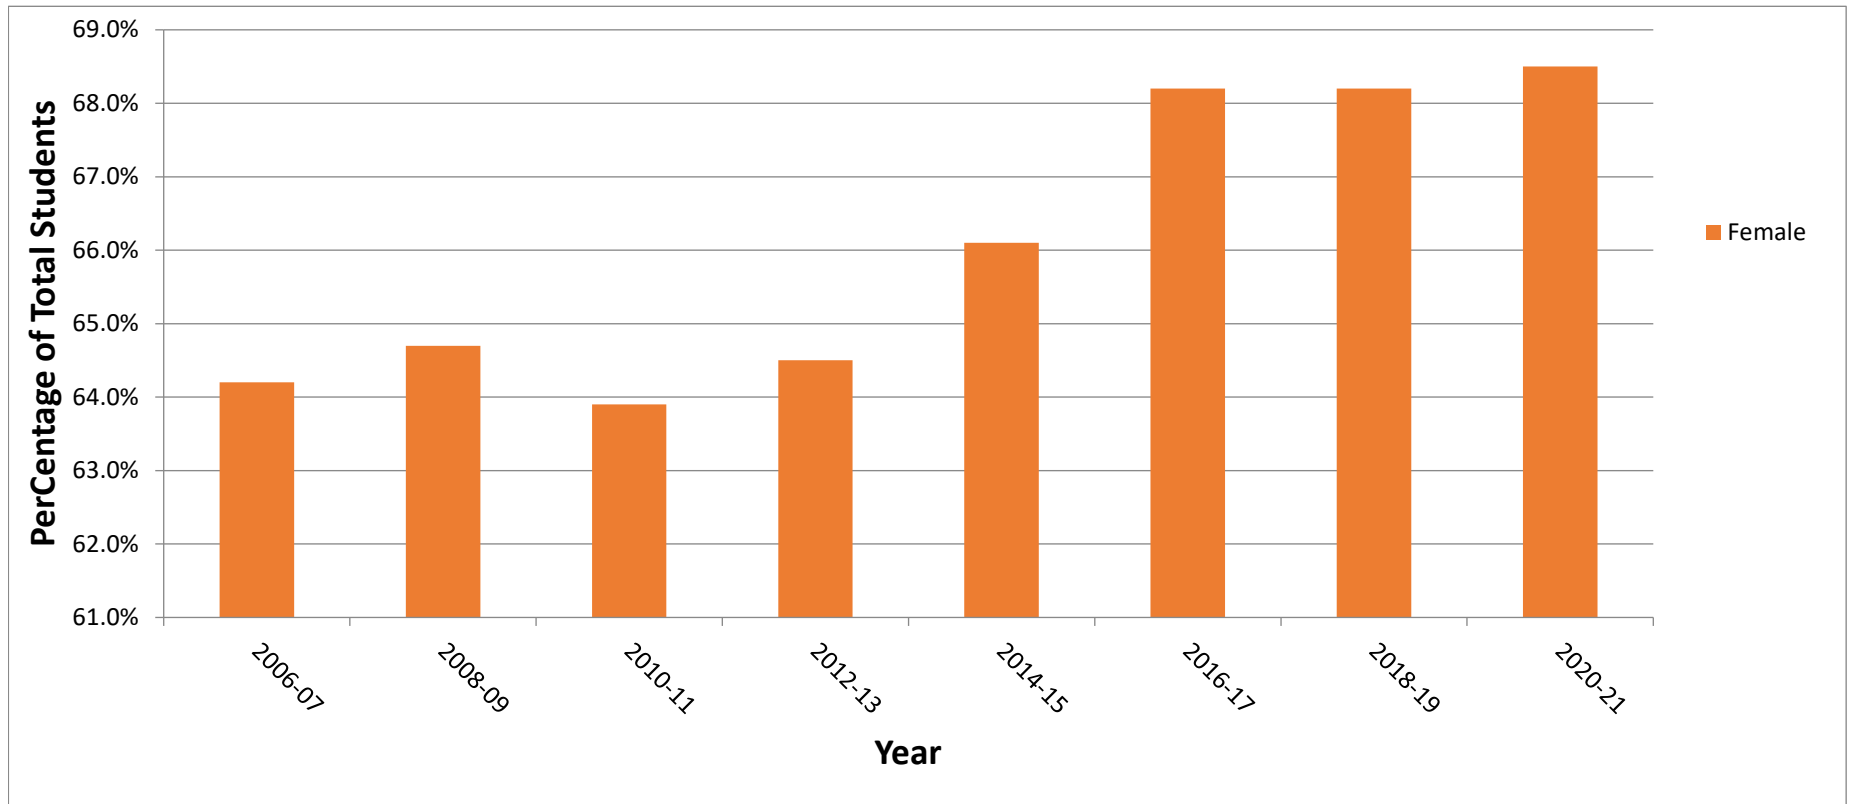

Proportion of Female Full-Time Doctor of Optometry Students by Year, 2006-2021

U.S. Schools and Colleges of Optometry

(Regular Programs)

	2006-07	2008-09	2010-11	2012-13	2014-15	2016-17	2018-19	2020-21
Female	64.2%	64.7%	63.9%	64.5%	66.1%	68.2%	68.2%	68.5%
Male	35.8%	35.3%	36.1%	35.5%	33.9%	31.8%	31.8%	31.5%