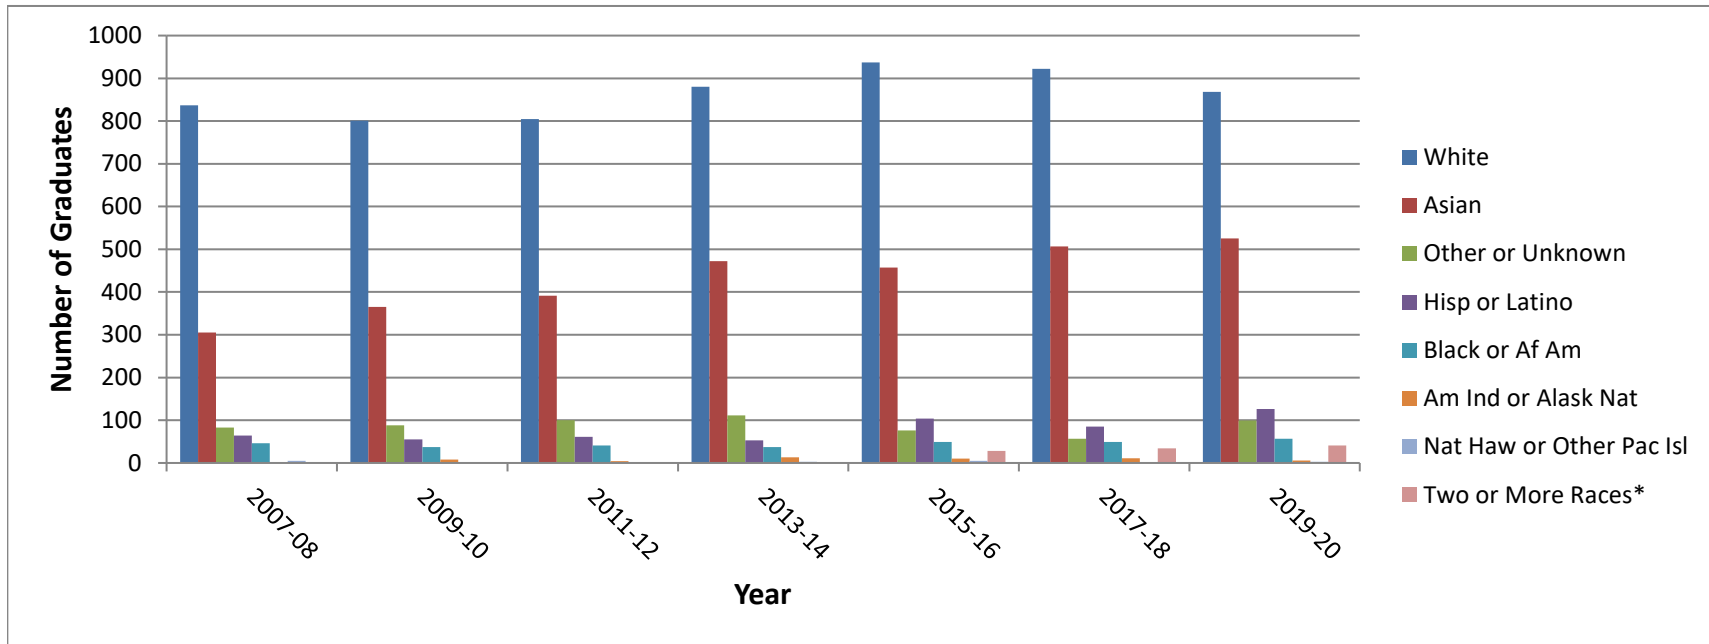

Race/Ethnicity of Graduates of Regular and Special OD Programs, 2007-2020

U.S. Schools and Colleges of Optometry

	White	Asian	Other or Unknown	Hisp or Latino	Black or Af Am	Am Ind or Alask Nat	Nat Haw or Other Pac Isl	Two or More Races*	Total Graduates
2007-08	837	305	83	64	46	2	5		1342
2009-10	801	365	88	55	37	8	2		1356
2011-12	805	391	100	61	41	4	2		1404
2013-14	880	472	111	53	37	13	3		1569
2015-16	937	457	76	104	49	10	5	28	1666
2017-18	922	507	57	85	49	11	2	34	1667
2019-20	868	525	99	126	57	6	3	41	1725

*first collected for 2014-15 graduates