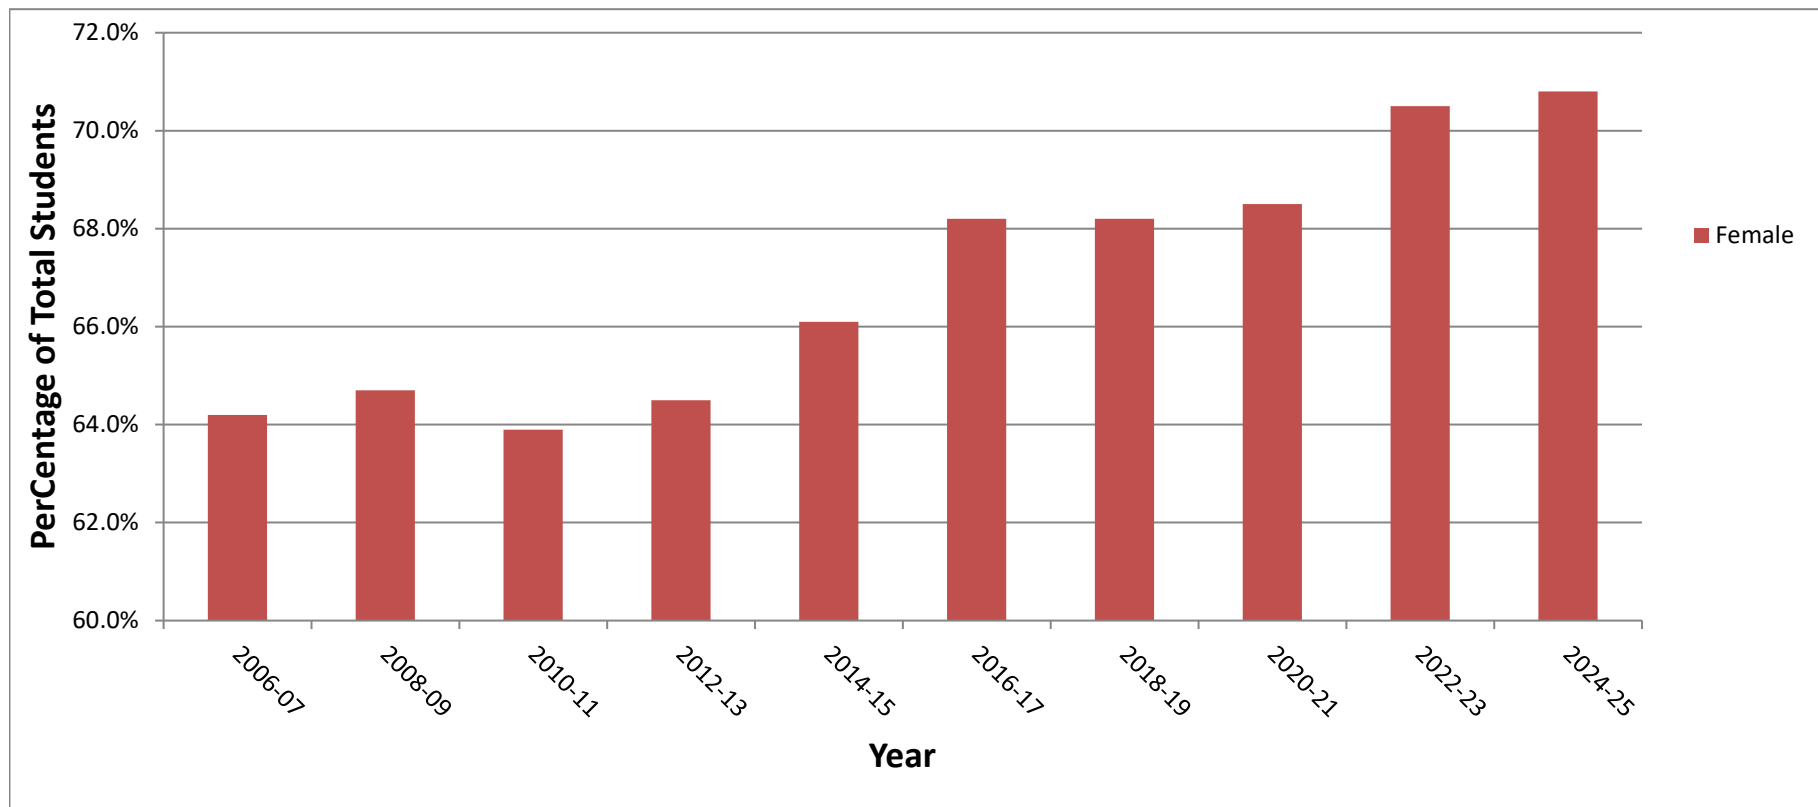

# Proportion of Female Full-Time Doctor of Optometry Students by Year, 2006-2025

## U.S. Schools and Colleges of Optometry

(Regular Programs)

	2006-07	2008-09	2010-11	2012-13	2014-15	2016-17	2018-19	2020-21	2022-23	2024-25
Female	64.2%	64.7%	63.9%	64.5%	66.1%	68.2%	68.2%	68.5%	70.5%	70.8%
Male	35.8%	35.3%	36.1%	35.5%	33.9%	31.8%	31.8%	31.5%	29.5%	29.2%