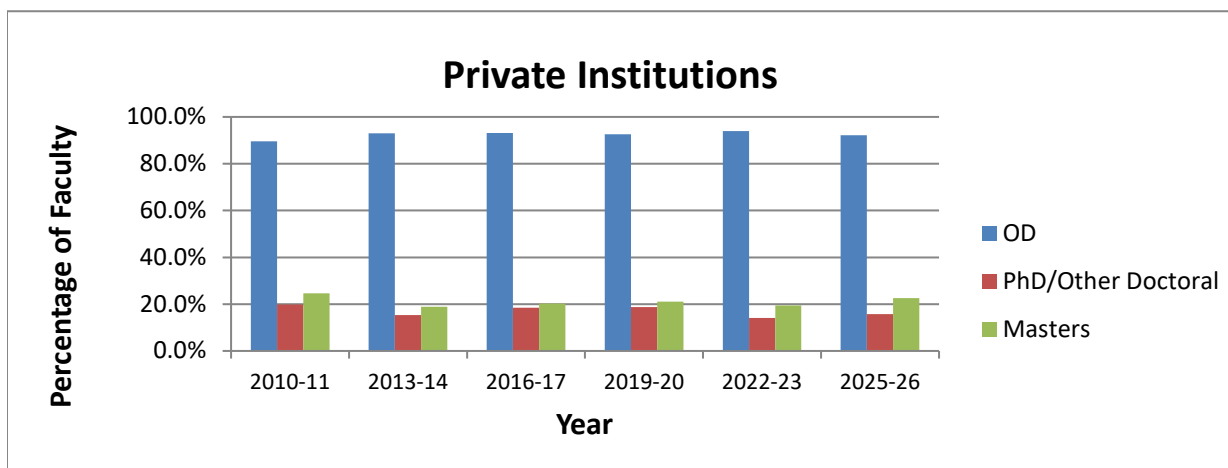

Degrees Earned* by 1.0 FTE/Full-Time Faculty

Private and Public Institutions, All Ranks Combined

U.S. Schools and Colleges of Optometry

*Reflects multiple degrees earned by individual faculty members.

	OD	PhD/Other Doctoral	Masters
2010-11	76.7%	43.0%	30.8%
2013-14	79.3%	39.2%	30.5%
2016-17	79.8%	39.5%	28.7%
2019-20	82.2%	34.0%	26.6%
2022-23	82.5%	33.3%	24.3%
2025-26	82.8%	30.7%	21.1%

	OD	PhD/Other Doctoral	Masters
2010-11	89.6%	19.9%	24.6%
2013-14	93.0%	15.3%	18.9%
2016-17	93.2%	18.5%	20.3%
2019-20	92.6%	18.8%	21.1%
2022-23	94.0%	14.1%	19.4%
2025-26	92.2%	15.7%	22.6%