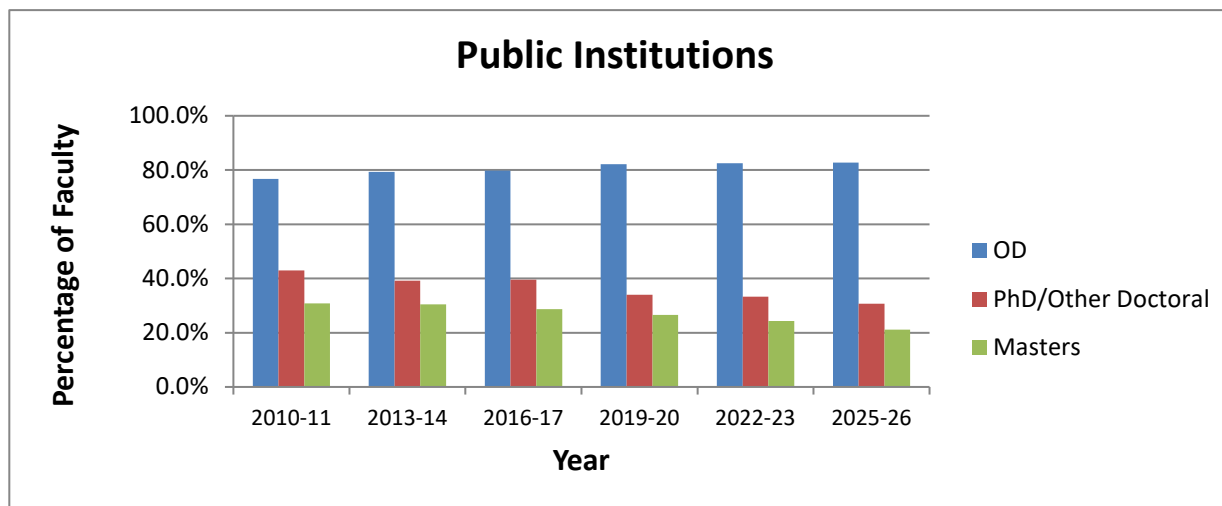

Degrees Earned* by 1.0 FTE/Full-Time Faculty

Private and Public Institutions, All Ranks Combined

U.S. Schools and Colleges of Optometry

*Reflects multiple degrees earned by individual faculty members.

	OD	PhD/Other Doctoral	Masters
2010-11	76.7%	43.0%	30.8%
2013-14	79.3%	39.2%	30.5%
2016-17	79.8%	39.5%	28.7%
2019-20	82.2%	34.0%	26.6%
2022-23	82.5%	33.3%	24.3%
2025-26	82.8%	30.7%	21.1%